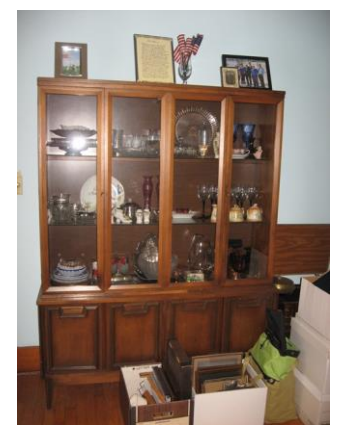

Vehicles:

2000 Sonoma GMC Pickup w/110,000 miles
2002 Buick LeSabre 105,000 miles, heated leather seats
1965 Honda Trail 90 Motorcycle

16 Gal. Shop Vac
10 Gal. Fimco Sprayer
Drill Press
Bench Top
Skill Saws
Bench Vise
Cement Mixer
Scrap Iron
Grab Forks
Bale Hooks
Socket Sets
Wrenches
Hand Tools
Hydraulic Jacks
Weedeaters

Stereo Equipment
2 Single Beds
Steel Cabinets
File Cabinets
Sewing Machine
Luggage
Sony TV
Sylvania TV
End Tables
Lamps & Lamp Tables
Silverware, Dishes
Pots & Pans
Sheets. Pillows. Blankets

Auction note: This is a nice cross-selection of antiques, collectibles, tools and household goods mixed in with acreage equipment. Please note our starting time of 10:00am.